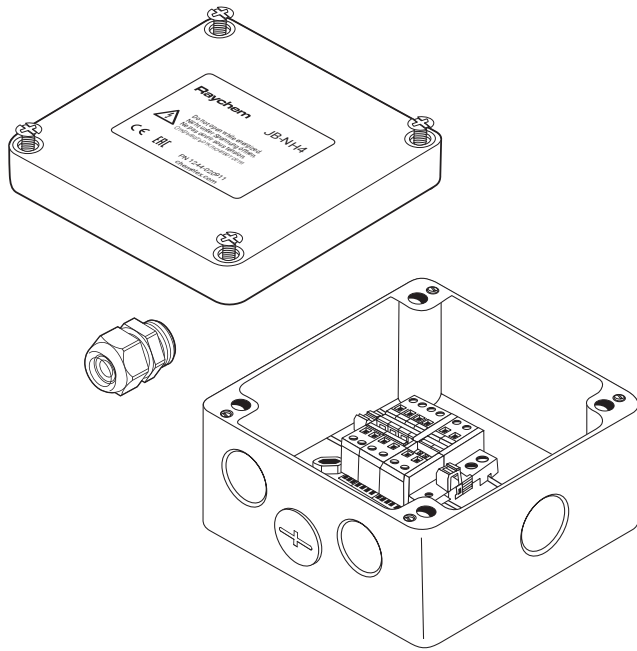

Junction box for modular system

PRODUCT OVERVIEW

The Raychem JB-NH4 is a junction box for use with various heating cable types with M25 connection kits and suitable for use in ordinary (non-hazardous) areas. It can be used to make a power connection, splice, or end seal. For use with Raychem industrial parallel heating cables.

Up to four heating cables or three heating cables and the appropriate size power cable can be accommodated through the four entries and connected to the DIN-rail mounted terminals. A power cable gland (M25) included.

The box can be wall mounted via the four holes moulded in the back of the box. For pipe mounting, it is recommended that this box is used with a Raychem support bracket.

PRODUCT SPECIFICATIONS

Dimensions (in mm)

Enclosure

Area of use	Ordinary (non-hazardous)
Protection	IP66
Entries	4 x M25
Exposure temperature	-40°C to +90°C
Base	Grey glass filled polymer
Lid	Grey glass filled polymer

Terminals

ST-4	Din rail mounted, spring-type terminals
Voltage rating	Max. 800 Vac
Max. conductor size	Stranded: 4 mm ² Solid: 6 mm ²
Current rating	Nominal 32 A - Maximum 40 A with 6 mm ² conductor cross section
Quantity	4 phase terminals, bridged per 2 and 2 PE terminals