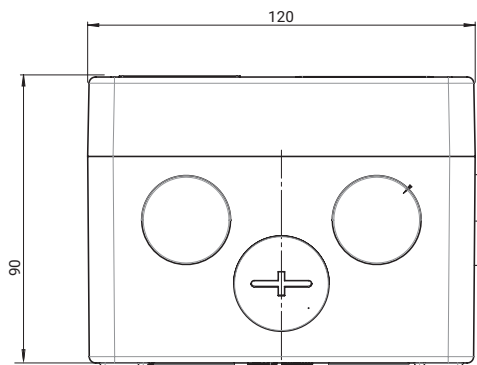

Up to four heating cables or three heating cables and the appropriate size power cable can be accommodated through the four entries and connected to the DIN-rail mounted terminals. A power cable gland (M25) included.

The box can be wall mounted via the four holes moulded in the back of the box. For pipe mounting, it is recommended that this box is used with a Raychem support bracket.

PRODUCT SPECIFICATIONS

Dimensions (in mm)

Enclosure

Area of use	Ordinary (non-hazardous)
Protection	IP66
Entries	4 x M25
Exposure temperature	-40°C to +90°C
Base	Grey glass filled polymer
Lid	Grey glass filled polymer

Terminals

ST-4	Din rail mounted, spring-type terminals
Voltage rating	Max. 800 Vac
Max. conductor size	Stranded: 4 mm ² Solid: 6 mm ²
Current rating	Nominal 32 A - Maximum 40 A with 6 mm ² conductor cross section
Quantity	4 phase terminals, bridged per 2 and 2 PE terminals