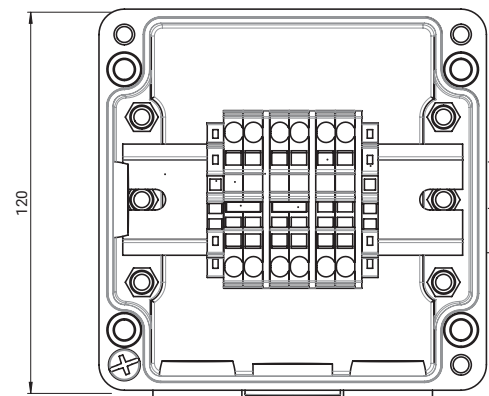

Junction box for modular system

PRODUCT OVERVIEW

The Raychem JB-NH4 is a junction box for use with various heating cable types with M25 connection kits and suitable for use in ordinary (non-hazardous) areas. It can be used to make a power connection, splice, or end seal. For use with Raychem industrial parallel heating cables.

Up to four heating cables or three heating cables and the appropriate size power cable can be accommodated through the four entries and connected to the DIN-rail mounted terminals. A power cable gland (M25) included.

The box can be wall mounted via the four holes moulded in the back of the box. For pipe mounting, it is recommended that this box is used with a Raychem support bracket.

PRODUCT SPECIFICATIONS

Dimensions (in mm)

Enclosure

Area of use	Ordinary (non-hazardous)
Protection	IP66
Entries	4 x M25
Exposure temperature	-40°C to +90°C
Base	Grey glass filled polymer
Lid	Grey glass filled polymer

Terminals

ST-4	Din rail mounted, spring-type terminals
Voltage rating	Max. 800 Vac
Max. conductor size	Stranded: 4 mm ² Solid: 6 mm ²
Current rating	Nominal 32 A - Maximum 40 A with 6 mm ² conductor cross section
Quantity	4 phase terminals, bridged per 2 and 2 PE terminals