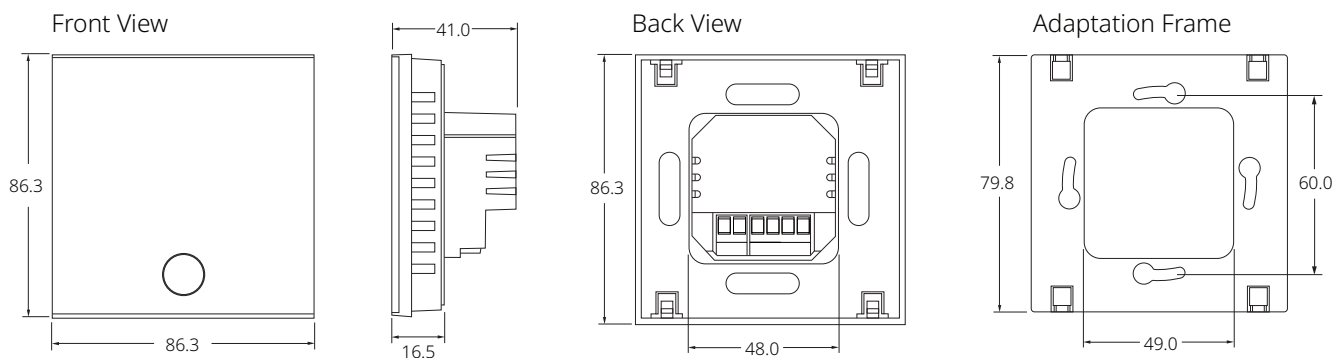

DIMENSION DRAWINGS

OPERATION SENSOR MODE

- Room sensing only
- Floor sensing only
- Room sensing mode with floor temperature limiter

TECHNICAL DATA

| | |
|---------------------------------|---|
| Supply voltage: | 230 VAC (+10% / -15%) – 50 Hz |
| Relay output | 230 VAC, maximum 13A resistive load (max. 3000W) |
| Power consumption (Stand-by) | 3VA |
| Ambient operating temperature | 0 .. +40°C, 5 .. 95% RH (non condensing) |
| Switching hysteresis | 1K (Factory settings adjustable between 0,5 - 2,0K) |
| Terminals | Max. 2,5 mm ² |
| Protection class | IP 21 |
| Sensor | External floor sensor (range +5 .. +35°C) - With 3 meter cable (max. extension 100 m with 2 x 1,5 mm ²) - Type NTC 10K @ 25°C - Compatible with existing Raychem floor sensor (NRG-Temp, R-TA, R-TC, R-TE) Internal room sensor (range +5 .. +40°C) |
| Transport - Ambient temperature | -10 .. +60°C |
| Approvals | CE approved according to the norms EN 60730-1:2011 & EN 60730-2-9:2010 RoHS compliant WEEE compliant |