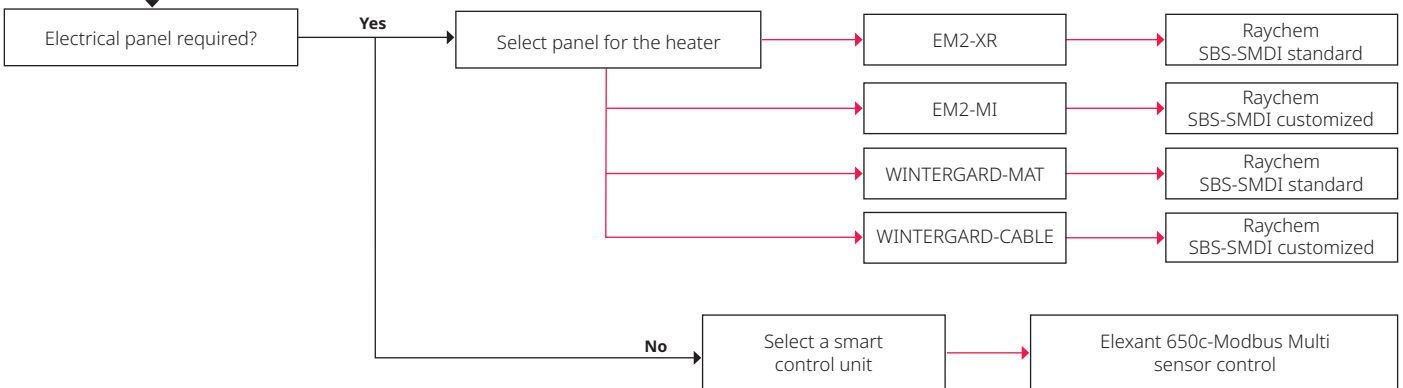

Snow and ice melting systems for ramps & access ways

UK/Ireland

Tel 0800 969 013

SalesUK@chemelex.com

Raychem Tracer Pyrotenax Nuheat