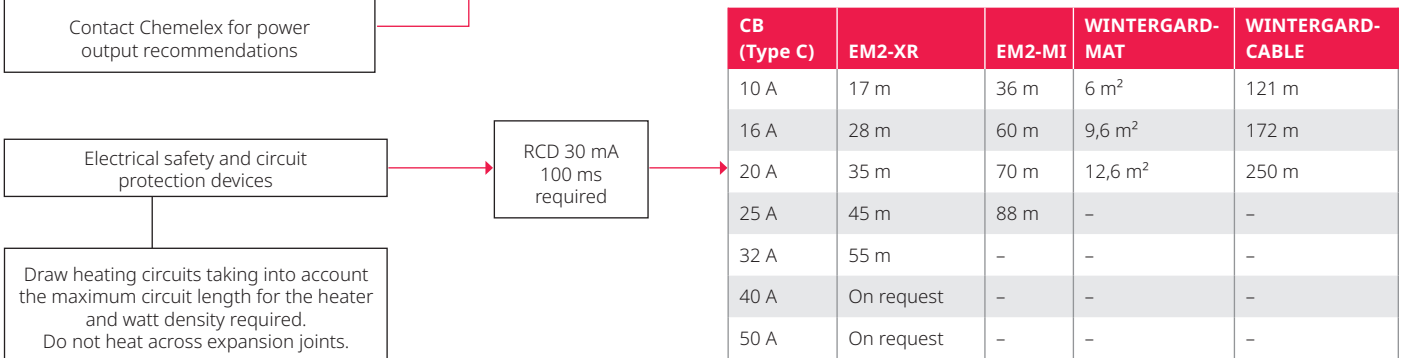

Snow and ice melting systems for ramps & access ways

UK/Ireland

Tel 0800 969 013

SalesUK@chemelex.com

Raychem Tracer Pyrotenax Nuheat