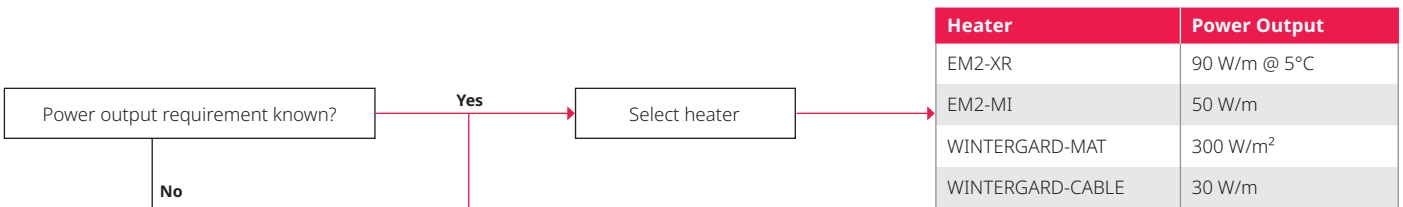

Snow and ice melting systems for ramps & access ways

UK/Ireland

Tel 0800 969 013

SalesUK@chemelex.com

Raychem Tracer Pyrotenax Nuheat