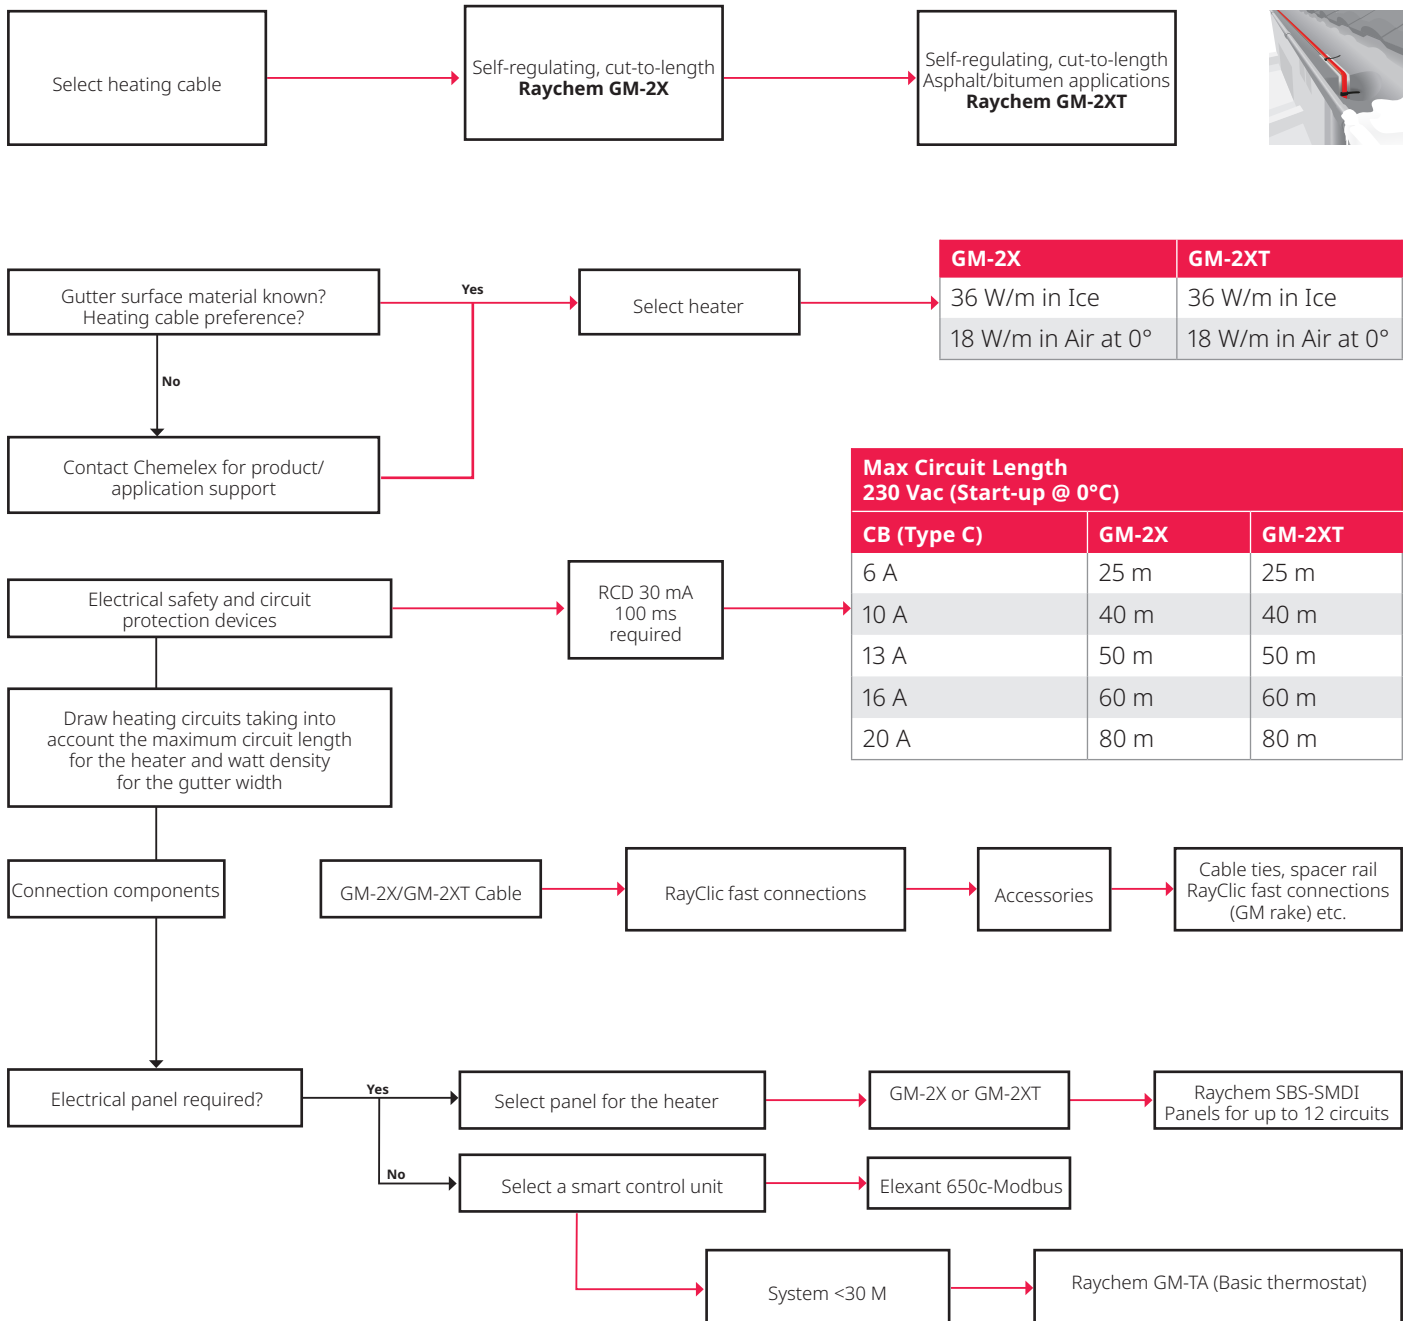

## Design Overview: Snow melting for gutters, roofs and downpipes

**UK/Ireland**

Tel 0800 969 013

SalesUK@chemelex.com

**Raychem Tracer Pyrotenax Nuheat**